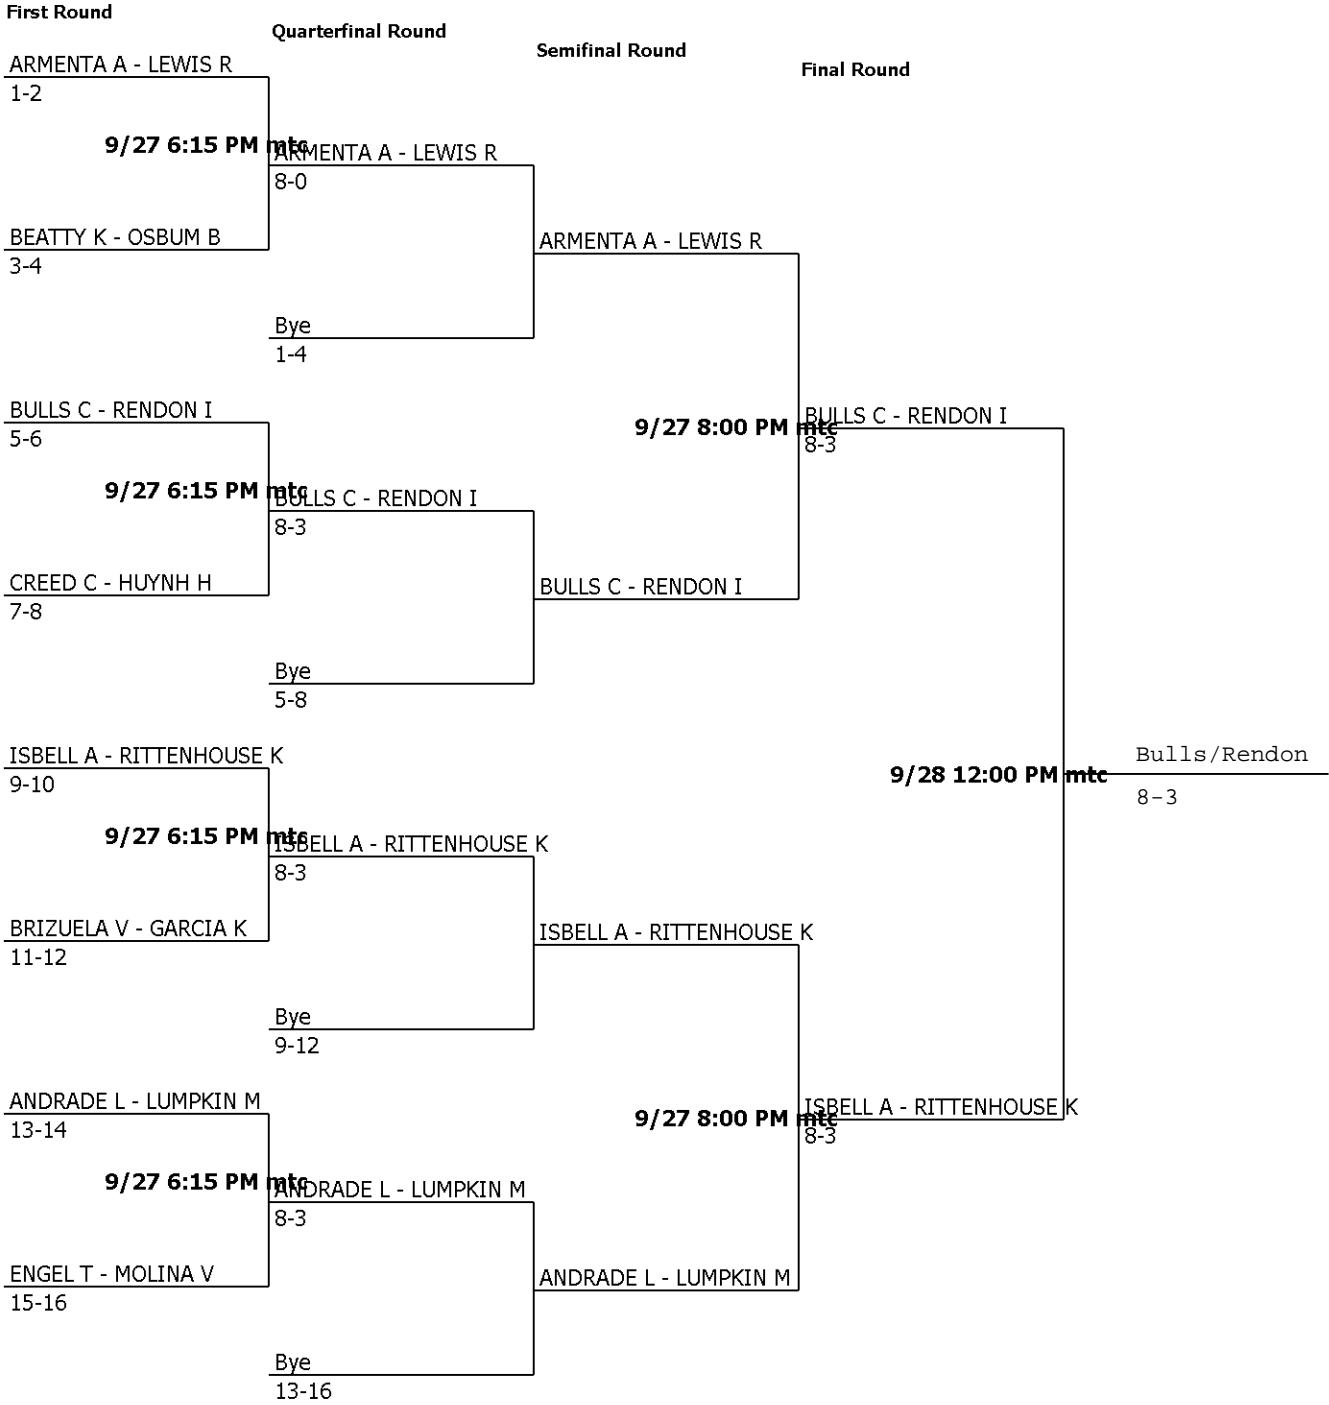

WILSON ITA SOUTHWEST REGIONALS

Women's Open Doubles Consolation

Referee's Signature